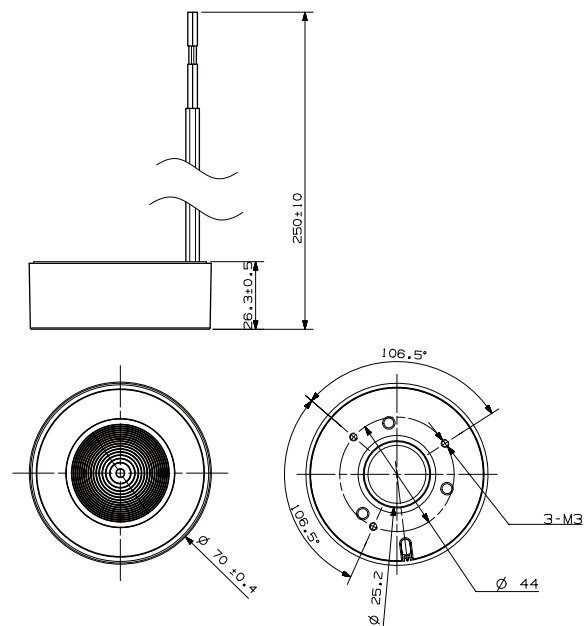

#### Dimensions

Fortimo LED Disk G3 dimmable (800-900lm)

Fortimo LED Disk G4 (800-900lm)