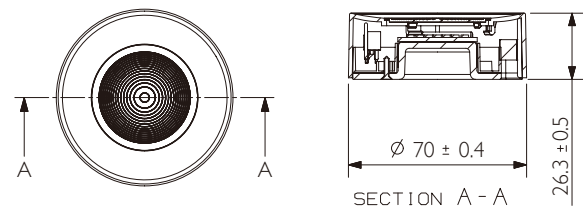

Featuring state-of-the-art LED technology, the Fortimo LED Disk modules deliver superior light quality at a very affordable cost. Their small form factor thanks to the integrated driver offers luminaire makers maximum freedom of design.

The Fortimo LED Disk modules are ideal to use in ceiling-mounted or pendant luminaires in hospitality and home applications requiring high-quality light and a cozy ambiance.

Benefits

- Small LED module – easy to use, freedom of design
- Compact form factor allows miniaturization
- Superior light quality and performance from affordable LED module
- High energy efficiency with a long lifetime

Product features

- Integrated driver and slim design
- High quality light with color rendering index of 80
- Built-in beam angle of 85 degrees
- Available in warm white and cool white
- Long lifetime
- Dimmable version available for LEDisk G3 (leading edge)

Applications

Ideal for replacing halogen, CFL or incandescent solutions in various applications:

- Hospitality, healthcare and cruise ship applications: corridors, service areas, lobbies, lounges, restaurants, reception areas, waiting rooms
- Home applications: pendant and ceiling luminaires, shelf lighting, under-cabinet lighting

Dimensions

Fortimo LED Disk G3 dimmable (800-900lm)